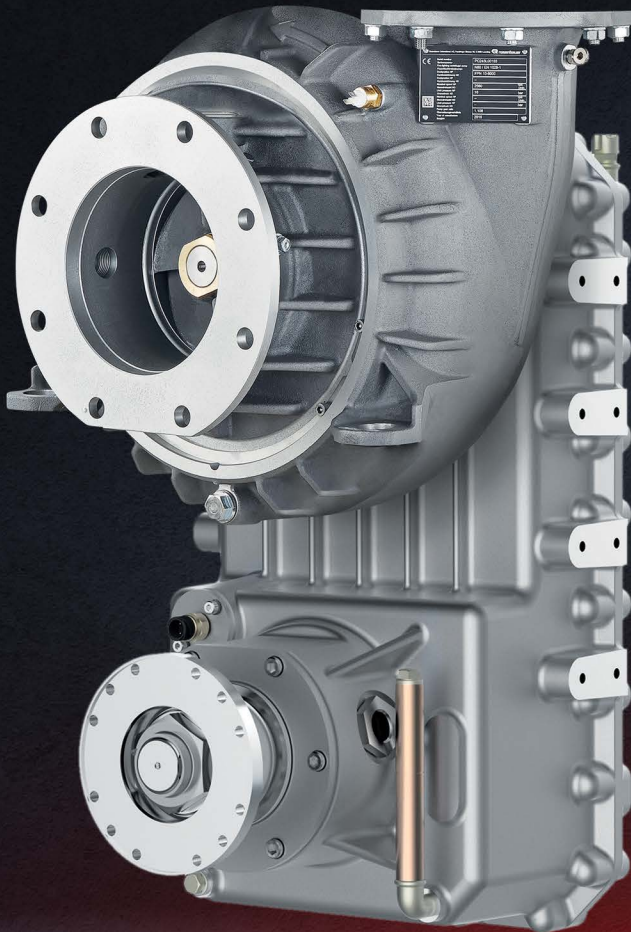

## N80/N110 PUMPS

### ROSENBAUER HIGH VOLUME PUMPS

- High Strength, Lightweight Aluminum Alloy
- Optional Bronze Sea Water Resistant Housing and Impeller
- High-Grade Stainless Steel Shaft
- Self-Adjusting Mechanical Seal
- 3 Dimensional Spiral Shaped Impeller
- Water Strippers in the Housing for Best Efficiency
- Vertically Split Pump Case for Ease of Service
- 5 Year Warranty
- Automatic Primer System

- ◊ N80: 2000 / 2250 GPM Pump
- ◊ N110: 3000 GPM Pump
- ◊ Midships or Rear Mounted
- ◊ Drive via Split-Shaft Gear Box

ROSENBAUER GROUP

@ROSYFIRE

ROSENBAUERFIRE

ROSENBAUERUS

**Rosenbauer South Dakota, LLC**  
100 Third Street; Lyons, SD 57041  
605.543.5591